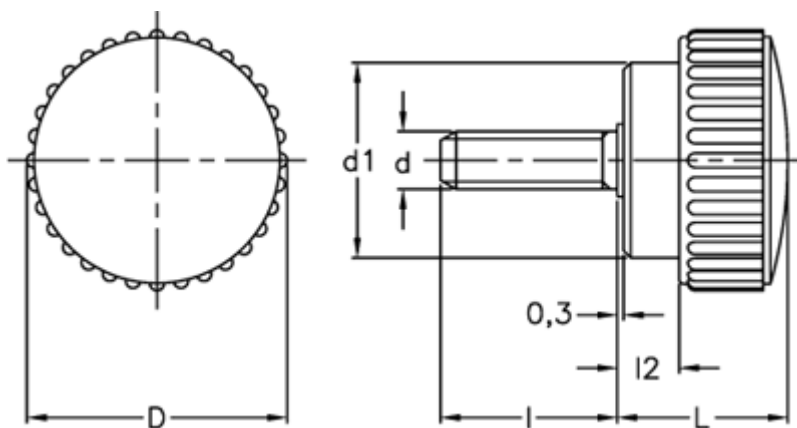

# Data Sheet

Article number: 2302102221

Description: E+G Knurled grip knob  
B.193/18 S-p-M5x10-INOX

## Measures

D	=	18
d1	=	13
d 6g	=	M5
l	=	10
L	=	12
l2	=	3